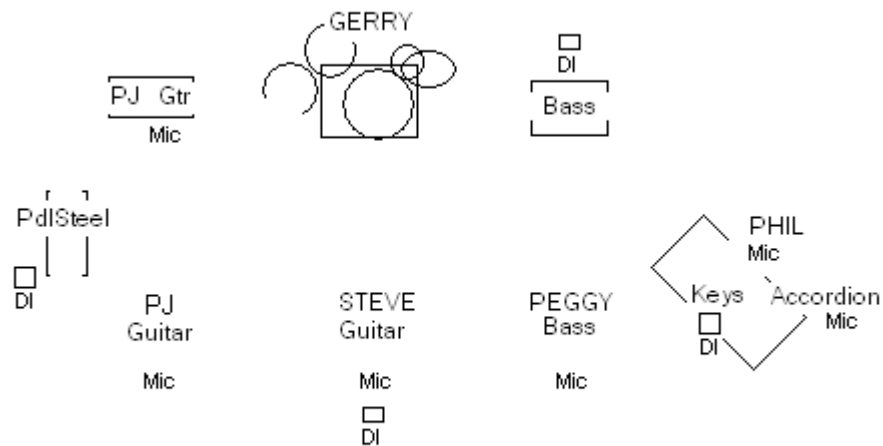

Di keyboard

Di guitar

mics drumkit:

at least Kick, Snare, Hi-hat, O/head x 2, Toms x 2.

MONITORS

1) PJ at vocal mic

2) Steve at vocal mic

3) Peggy at vocal mic

4) Phil at keyboard

5) Gerry in-ear monitoring

↓
Audience